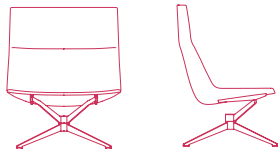

LOW-BACKREST

PADDED VERSION

no armrests
L78 D67 H69.5 cm seat H41 cm

with armrests
L86 D67 H69.5 cm seat H41 cm

COUNTER-SHELL VERSION

no armrests
L78 D67 H69.5 cm seat H41 cm

with armrests
L86 D67 H69.5 cm seat H41 cm

HIGH-BACKREST

no armrests
L78 D67 H95.5 cm seat H41 cm

with armrests
L86 D67 H95.5 cm seat H41 cm

no armrests
L78 D67 H95.5 cm seat H41 cm

with armrests
L86 D67 H95.5 cm seat H41 cm

4-POINTS STAR STEEL BASE WITH CENTRAL FRAME. 360° SWIVEL.

LOW-BACKREST

PADDED VERSION

COUNTER-SHELL VERSION

no armrests
L78 D67 H69.5 cm seat H41 cm

no armrests
L78 D67 H69.5 cm seat H41 cm

with armrests
L86 D67 H69.5 cm seat H41 cm

with armrests
L86 D67 H69.5 cm seat H41 cm