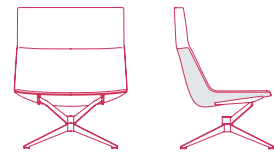

LOW-BACKREST

PADDED VERSION

no armrests
L78 D67 H69.5 cm seat H41 cm

with armrests
L86 D67 H69.5 cm seat H41 cm

COUNTER-SHELL VERSION

no armrests
L78 D67 H69.5 cm seat H41 cm

with armrests
L86 D67 H69.5 cm seat H41 cm

HIGH-BACKREST

no armrests
L78 D67 H95.5 cm seat H41 cm

with armrests
L86 D67 H95.5 cm seat H41 cm

no armrests
L78 D67 H95.5 cm seat H41 cm

with armrests
L86 D67 H95.5 cm seat H41 cm

4-POINTS STAR STEEL BASE WITH CENTRAL FRAME. 360° SWIVEL.

LOW-BACKREST

PADDED VERSION

COUNTER-SHELL VERSION

no armrests
L78 D67 H69.5 cm seat H41 cm

no armrests
L78 D67 H69.5 cm seat H41 cm

with armrests
L86 D67 H69.5 cm seat H41 cm

with armrests
L86 D67 H69.5 cm seat H41 cm