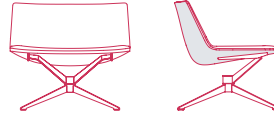

LOW-BACKREST

PADDED VERSION

no armrests
L78 D67 H69.5 cm seat H41 cm

with armrests
L86 D67 H69.5 cm seat H41 cm

COUNTER-SHELL VERSION

no armrests
L78 D67 H69.5 cm seat H41 cm

with armrests
L86 D67 H69.5 cm seat H41 cm

HIGH-BACKREST

no armrests
L78 D67 H95.5 cm seat H41 cm

with armrests
L86 D67 H95.5 cm seat H41 cm

no armrests
L78 D67 H95.5 cm seat H41 cm

with armrests
L86 D67 H95.5 cm seat H41 cm

4-POINTS STAR STEEL BASE WITH CENTRAL FRAME. 360° SWIVEL.

LOW-BACKREST

PADDED VERSION

COUNTER-SHELL VERSION

no armrests
L78 D67 H69.5 cm seat H41 cm

no armrests
L78 D67 H69.5 cm seat H41 cm

with armrests
L86 D67 H69.5 cm seat H41 cm

with armrests
L86 D67 H69.5 cm seat H41 cm