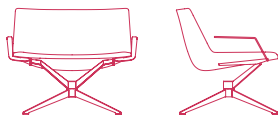

. FOUR POINTS STAR BASIC: 4-points star steel base with central frame, matt powder painted white, bronze and black nickel. 360° swivel.

NEIL PREMIUM

4-POINTS STAR STEEL BASE WITH CANTILEVERED FRAME. 360° SWIVEL.

LOW-BACKREST

PADDED VERSION

no armrests
L78 D67 H69.5 cm seat H41 cm

with armrests
L86 D67 H69.5 cm seat H41 cm

COUNTER-SHELL VERSION

no armrests
L78 D67 H69.5 cm seat H41 cm

with armrests
L86 D67 H69.5 cm seat H41 cm

HIGH-BACKREST

no armrests
L78 D67 H95.5 cm seat H41 cm

with armrests
L86 D67 H95.5 cm seat H41 cm

no armrests
L78 D67 H95.5 cm seat H41 cm

with armrests
L86 D67 H95.5 cm seat H41 cm

4-POINTS STAR STEEL BASE WITH CENTRAL FRAME. 360° SWIVEL.