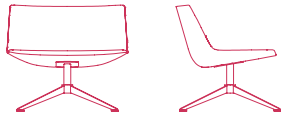

LOW-BACKREST

PADDED VERSION

no armrests
L78 D67 H69.5 cm seat H41 cm

with armrests
L86 D67 H69.5 cm seat H41 cm

COUNTER-SHELL VERSION

no armrests
L78 D67 H69.5 cm seat H41 cm

with armrests
L86 D67 H69.5 cm seat H41 cm

HIGH-BACKREST

no armrests
L78 D67 H95.5 cm seat H41 cm

with armrests
L86 D67 H95.5 cm seat H41 cm

no armrests
L78 D67 H95.5 cm seat H41 cm

with armrests
L86 D67 H95.5 cm seat H41 cm

4-POINTS STAR STEEL BASE WITH CENTRAL FRAME. 360° SWIVEL.

LOW-BACKREST

PADDED VERSION

COUNTER-SHELL VERSION

no armrests
L78 D67 H69.5 cm seat H41 cm

no armrests
L78 D67 H69.5 cm seat H41 cm

with armrests
L86 D67 H69.5 cm seat H41 cm

with armrests
L86 D67 H69.5 cm seat H41 cm

HIGH-BACKREST

no armrests
L78 D67 H95.5 cm seat H41 cm

no armrests
L78 D67 H95.5 cm seat H41 cm

with armrests
L86 D67 H95.5 cm seat H41 cm

with armrests
L86 D67 H95.5 cm seat H41 cm

Finishing

The number in the dot corresponds to the number of colour/material finish.