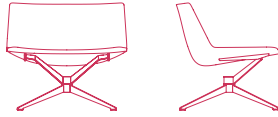

. FOUR POINTS STAR BASIC: 4-points star steel base with central frame, matt powder painted white, bronze and black nickel. 360° swivel.

NEIL PREMIUM

4-POINTS STAR STEEL BASE WITH CANTILEVERED FRAME. 360° SWIVEL.

LOW-BACKREST

PADDED VERSION

no armrests
L78 D67 H69.5 cm seat H41 cm

with armrests
L86 D67 H69.5 cm seat H41 cm

COUNTER-SHELL VERSION

no armrests
L78 D67 H69.5 cm seat H41 cm

with armrests
L86 D67 H69.5 cm seat H41 cm

HIGH-BACKREST

no armrests
L78 D67 H95.5 cm seat H41 cm

with armrests
L86 D67 H95.5 cm seat H41 cm

no armrests
L78 D67 H95.5 cm seat H41 cm

with armrests
L86 D67 H95.5 cm seat H41 cm

4-POINTS STAR STEEL BASE WITH CENTRAL FRAME. 360° SWIVEL.